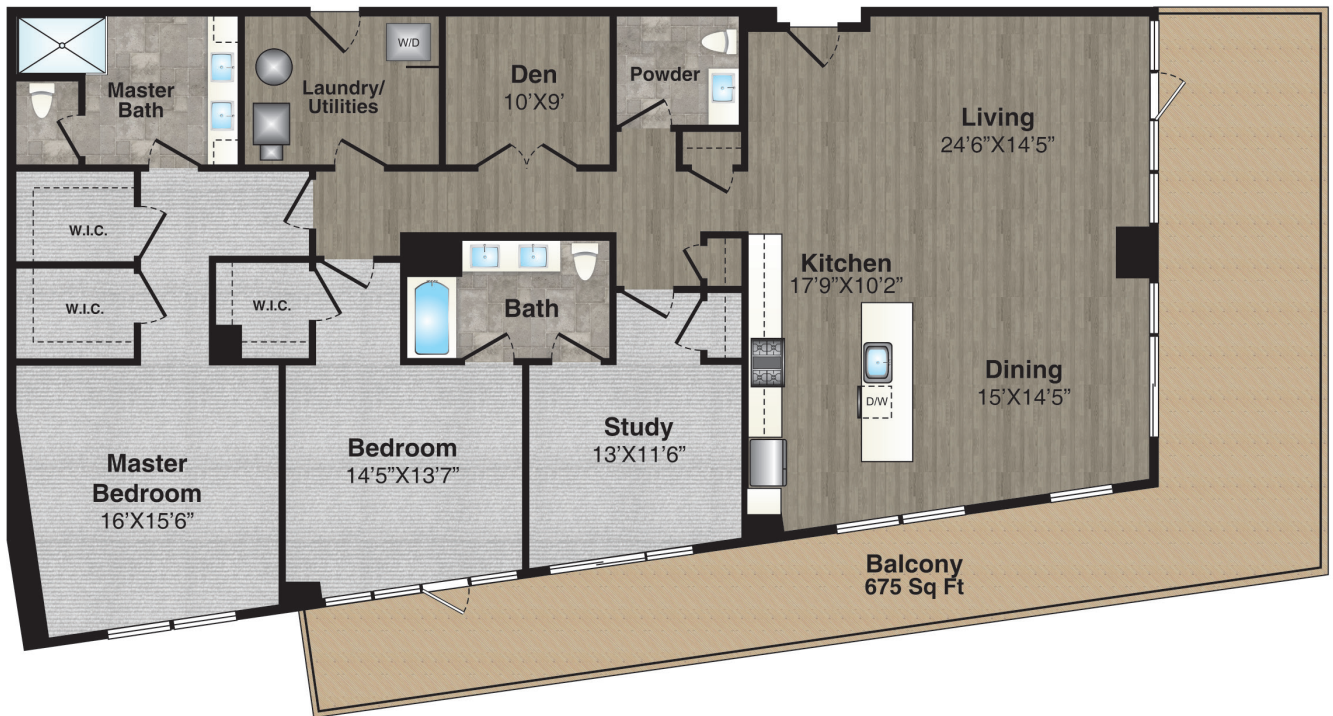

365 OCEAN

EVERY DAY

PENTHOUSE UNIT 702

2,411 Sq. ft.

Although all illustrations, specifications and dimensions are believed correct at the time of publication, accuracy cannot be guaranteed. The right is reserved to make changes without notice or obligation. Windows, doors and ceilings may vary on the options and elevations selected. Optional items indicated are available at additional cost. This brochure is for illustrative purposes only and not part of a legal contract. See Sales Representative for details. Coldwell Banker has Ownership of all Artwork including original digital files as well as preliminary designs. Artwork cannot be used without written permission of Coldwell Banker.